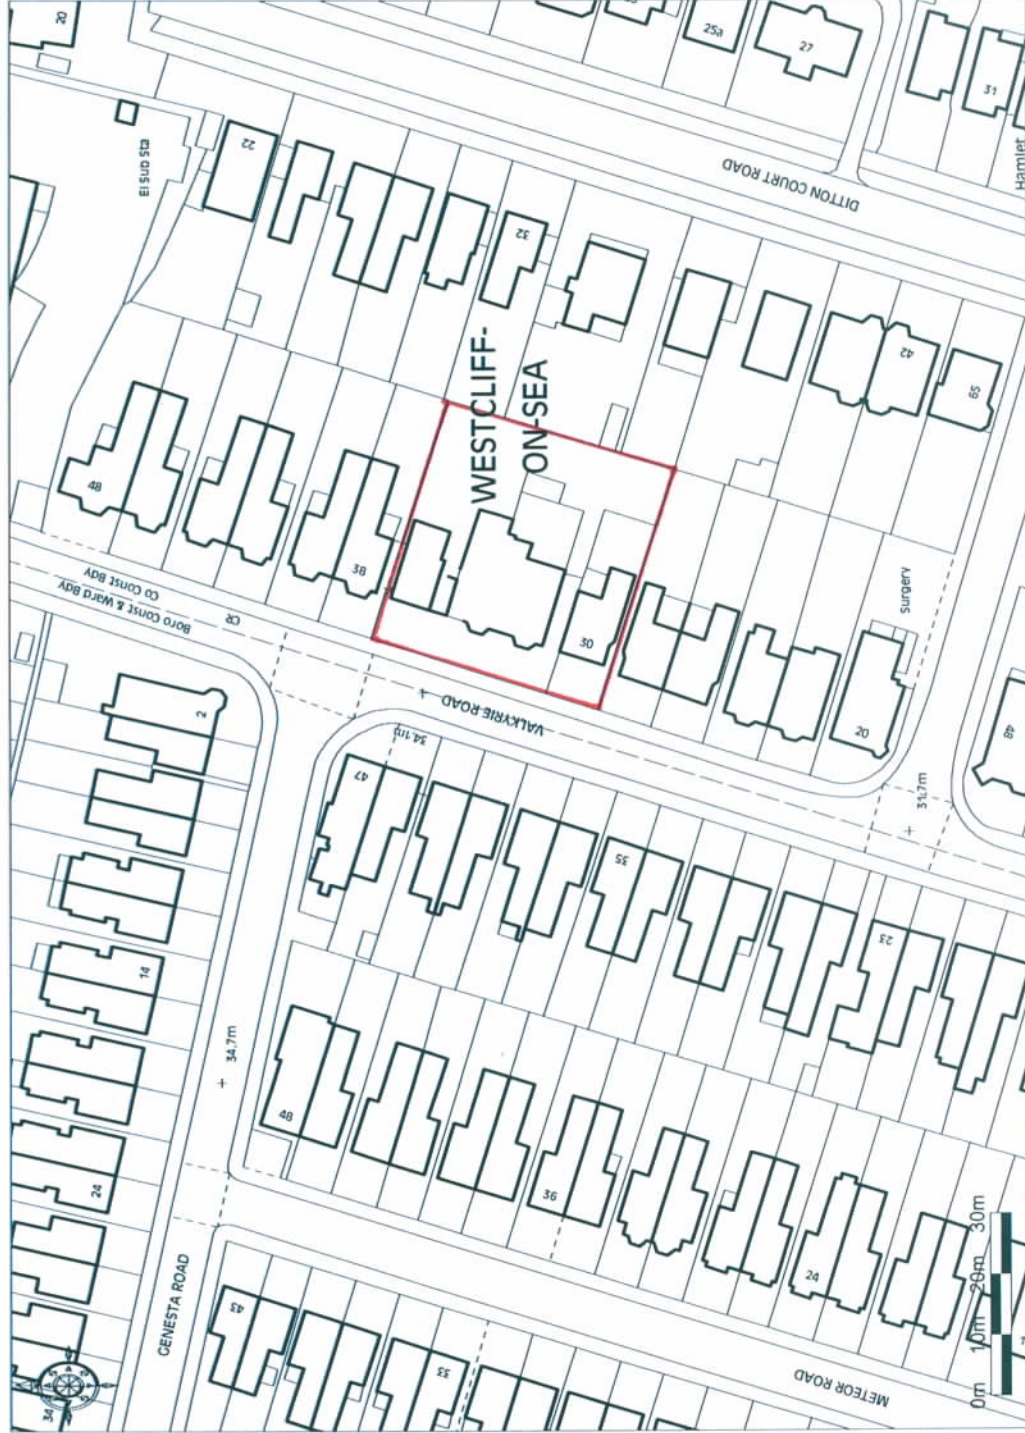

Former Balmoral Hotel

Ordnance Survey © Crown Copyright 2014. All rights reserved. Licence number 100025432. Planned Scale - 1:1250

Plan CC/001, Scale 1:1250, Ref CC/1610